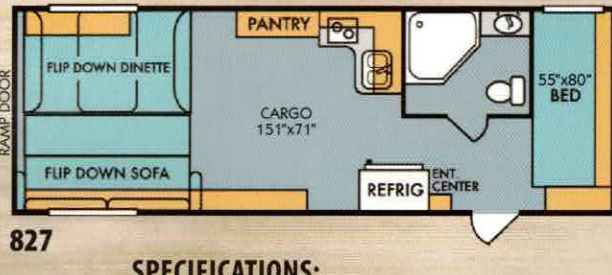

1775 E US 20,
LaGrange, IN 46761

Retro Riverside RV TOY HAULERS

www.riversidervs.net

Your lite-weight travel trailer headquarters.

819

SPECIFICATIONS:

- OVERALL LENGTH: 19'6"
- DRY HITCH WT.: 500 LBS.
- DRY WT.: 3640 LBS.
- CARRY CAPACITY: 3860 LBS.
- EXTERIOR WIDTH: 8'
- FRESH WATER: 39 GAL.
- GREY WATER: 32 GAL.
- BLACK WATER: 10 GAL.
- TIRE SIZE: 15"

820

SPECIFICATIONS:

- OVERALL LENGTH: 20'10"
- DRY HITCH WT.: 480 LBS.
- DRY WT.: 3760 LBS.
- CARRY CAPACITY: 3720 LBS.
- EXTERIOR WIDTH: 8'
- FRESH WATER: 39 GAL.
- GREY WATER: 32 GAL.
- BLACK WATER: 10 GAL.
- TIRE SIZE: 15"

827

SPECIFICATIONS:

- OVERALL LENGTH: 27'4"
- DRY HITCH WT.: 480 LBS.
- DRY WT.: 4835 LBS.
- CARRY CAPACITY: 2645 LBS.
- EXTERIOR WIDTH: 8'
- FRESH WATER: 39 GAL.
- GREY WATER: 32 GAL.
- BLACK WATER: 17 GAL.
- TIRE SIZE: 15"