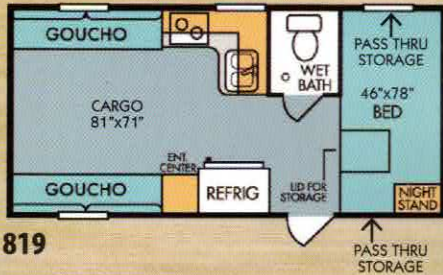

1775 E US 20,
LaGrange, IN 46761

Retro Riverside RV TOY HAULERS

www.riversidervs.net

Your lite-weight travel trailer headquarters.

819

SPECIFICATIONS:

- OVERALL LENGTH: 19'6"
- DRY HITCH WT.: 500 LBS.
- DRY WT.: 3640 LBS.
- CARRY CAPACITY: 3860 LBS.
- EXTERIOR WIDTH: 8'
- FRESH WATER: 39 GAL.
- GREY WATER: 32 GAL.
- BLACK WATER: 10 GAL.
- TIRE SIZE: 15"

820

SPECIFICATIONS:

- OVERALL LENGTH: 20'10"
- DRY HITCH WT.: 480 LBS.
- DRY WT.: 3760 LBS.
- CARRY CAPACITY: 3720 LBS.
- EXTERIOR WIDTH: 8'
- FRESH WATER: 39 GAL.
- GREY WATER: 32 GAL.
- BLACK WATER: 10 GAL.
- TIRE SIZE: 15"

827

SPECIFICATIONS:

- OVERALL LENGTH: 27'4"
- DRY HITCH WT.: 480 LBS.
- DRY WT.: 4835 LBS.
- CARRY CAPACITY: 2645 LBS.
- EXTERIOR WIDTH: 8'
- FRESH WATER: 39 GAL.
- GREY WATER: 32 GAL.
- BLACK WATER: 17 GAL.
- TIRE SIZE: 15"