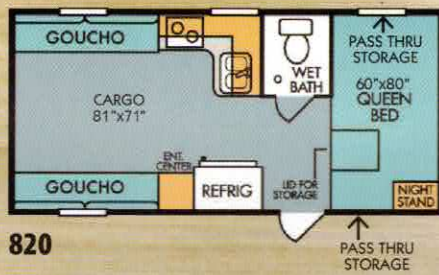

1775 E US 20,
LaGrange, IN 46761

Retro Riverside RV TOY HAULERS

www.riversidervs.net

Your lite-weight travel trailer headquarters.

819

SPECIFICATIONS:

- OVERALL LENGTH: 19'6"
- DRY HITCH WT.: 500 LBS.
- DRY WT.: 3640 LBS.
- CARRY CAPACITY: 3860 LBS.
- EXTERIOR WIDTH: 8'
- FRESH WATER: 39 GAL.
- GREY WATER: 32 GAL.
- BLACK WATER: 10 GAL.
- TIRE SIZE: 15"

820

SPECIFICATIONS:

- OVERALL LENGTH: 20'10"
- DRY HITCH WT.: 480 LBS.
- DRY WT.: 3760 LBS.
- CARRY CAPACITY: 3720 LBS.
- EXTERIOR WIDTH: 8'
- FRESH WATER: 39 GAL.
- GREY WATER: 32 GAL.
- BLACK WATER: 10 GAL.
- TIRE SIZE: 15"

827

SPECIFICATIONS:

- OVERALL LENGTH: 27'4"
- DRY HITCH WT.: 480 LBS.
- DRY WT.: 4835 LBS.
- CARRY CAPACITY: 2645 LBS.
- EXTERIOR WIDTH: 8'
- FRESH WATER: 39 GAL.
- GREY WATER: 32 GAL.
- BLACK WATER: 17 GAL.
- TIRE SIZE: 15"